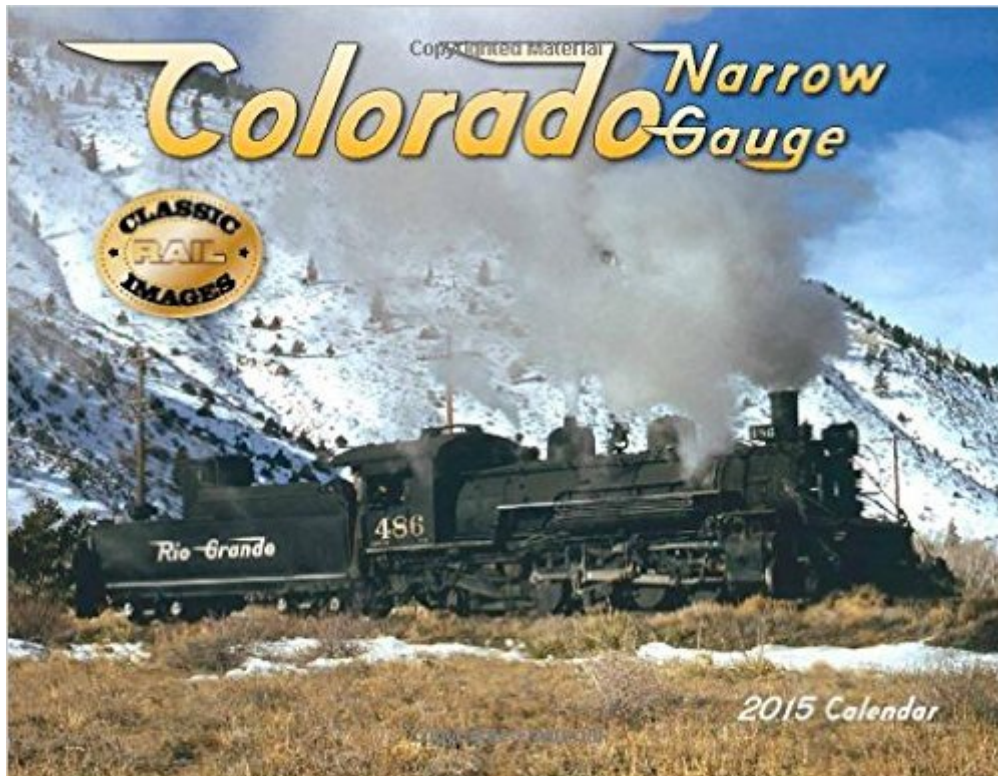

The book was found

Colorado Narrow Gauge 2015 Calendar (Classic Rail Images)

Synopsis

A rail-fan favorite, Colorado Narrow Gauge shows the trains that once traversed the narrow gauge rails, serving the Centennial state's mountain communities and their mines from the 1800s into the mid-1900s. (14 1/2" x 22 inches, open). Tide-mark press has been publishing quality calendars for over 35 years. Search for these 12 Tide-mark train calendars: Baltimore & Ohio Colorado Narrow Gauge Great Northern Railway Great Trains Howard Fogg Milwaukee Road Pennsylvania Railroad Railroading! Remarkable Steam Trains Santa Fe Shortline Railroads Union Pacific